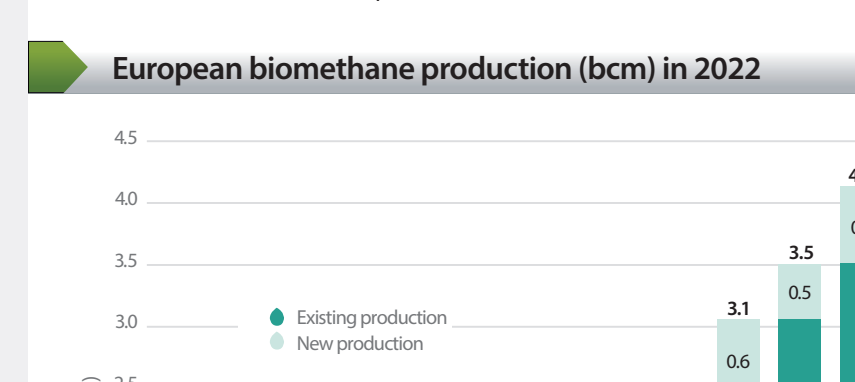

BIOMETHANE DATA LEGEND

Country - Facility number
Previously installed (yellow) / Newly added (red)

Location of biomethane production facility
Previously installed biomethane plant (yellow) / Newly added biomethane plant (red)

MAP LEGEND

European country producing biomethane
Not producing biomethane / no data available

Cross-border / interconnection points
operational / planned
transport by pipeline (under 24" / 24" to 30" / 30" and over)

Cross-country or intra balancing zone point
operational / planned

Country	Facility Number
AUSTRIA	15
BELGIUM	47
CZECH REPUBLIC	9
DENMARK	1
ESTONIA	1
FINLAND	1
FRANCE	675
GERMANY	254
HUNGARY	1
IRELAND	2
ITALY	133
LATVIA	1
LITHUANIA	2
NORWAY	1
PORTUGAL	2
ROMANIA	1
SLOVAKIA	1
SLOVENIA	1
SPAIN	9
SWEDEN	1
UNITED KINGDOM	119
NETHERLANDS	1

Country	Facility Name
Austria	15
Belgium	47
Czech Republic	9
Denmark	1
Estonia	1
Finland	1
France	675
Germany	254
Hungary	1
Ireland	2
Italy	133
Latvia	1
Lithuania	2
Norway	1
Portugal	2
Romania	1
Slovakia	1
Slovenia	1
Spain	9
Sweden	1
United Kingdom	119
Netherlands	1