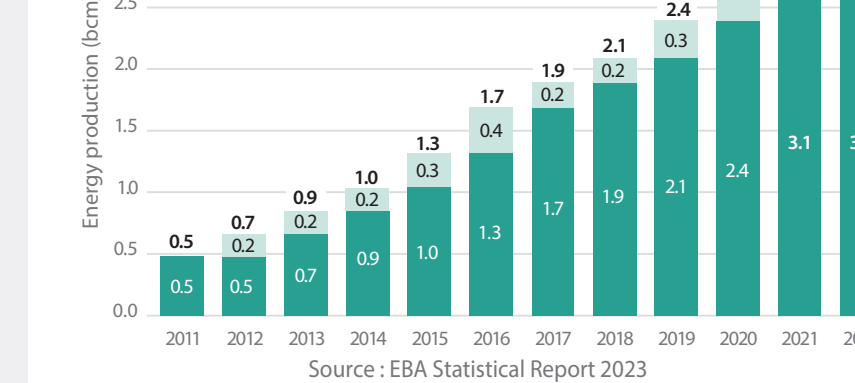

BIOMETHANE DATA LEGEND

Country - Facility number
Previously installed (yellow) / Newly added (red)

Location of biomethane production facility
Previously installed biomethane plant (yellow) / Newly added biomethane plant (red)

MAP LEGEND

European country producing biomethane
Not producing biomethane / no data available

Cross-border / interconnection points
operational / planned
transport by pipeline (under 24" / 24" to 30" / 30" and over)

Cross-country or intra balancing zone point
operational / planned

Country	Facility Number
AUSTRIA	15
BELGIUM	47
CZECH REPUBLIC	9
DENMARK	1
ESTONIA	1
FINLAND	1
FRANCE	675
GERMANY	254
HUNGARY	1
IRELAND	2
ITALY	133
LATVIA	1
LITHUANIA	2
NORWAY	1
PORTUGAL	2
ROMANIA	1
SLOVAKIA	1
SLOVENIA	1
SPAIN	9
SWEDEN	1
UNITED KINGDOM	119
NETHERLANDS	1

Country	Facility Name
Austria	15
Belgium	47
Czech Republic	9
Denmark	1
Estonia	1
Finland	1
France	675
Germany	254
Hungary	1
Ireland	2
Italy	133
Latvia	1
Lithuania	2
Norway	1
Portugal	2
Romania	1
Slovakia	1
Slovenia	1
Spain	9
Sweden	1
United Kingdom	119
Netherlands	1