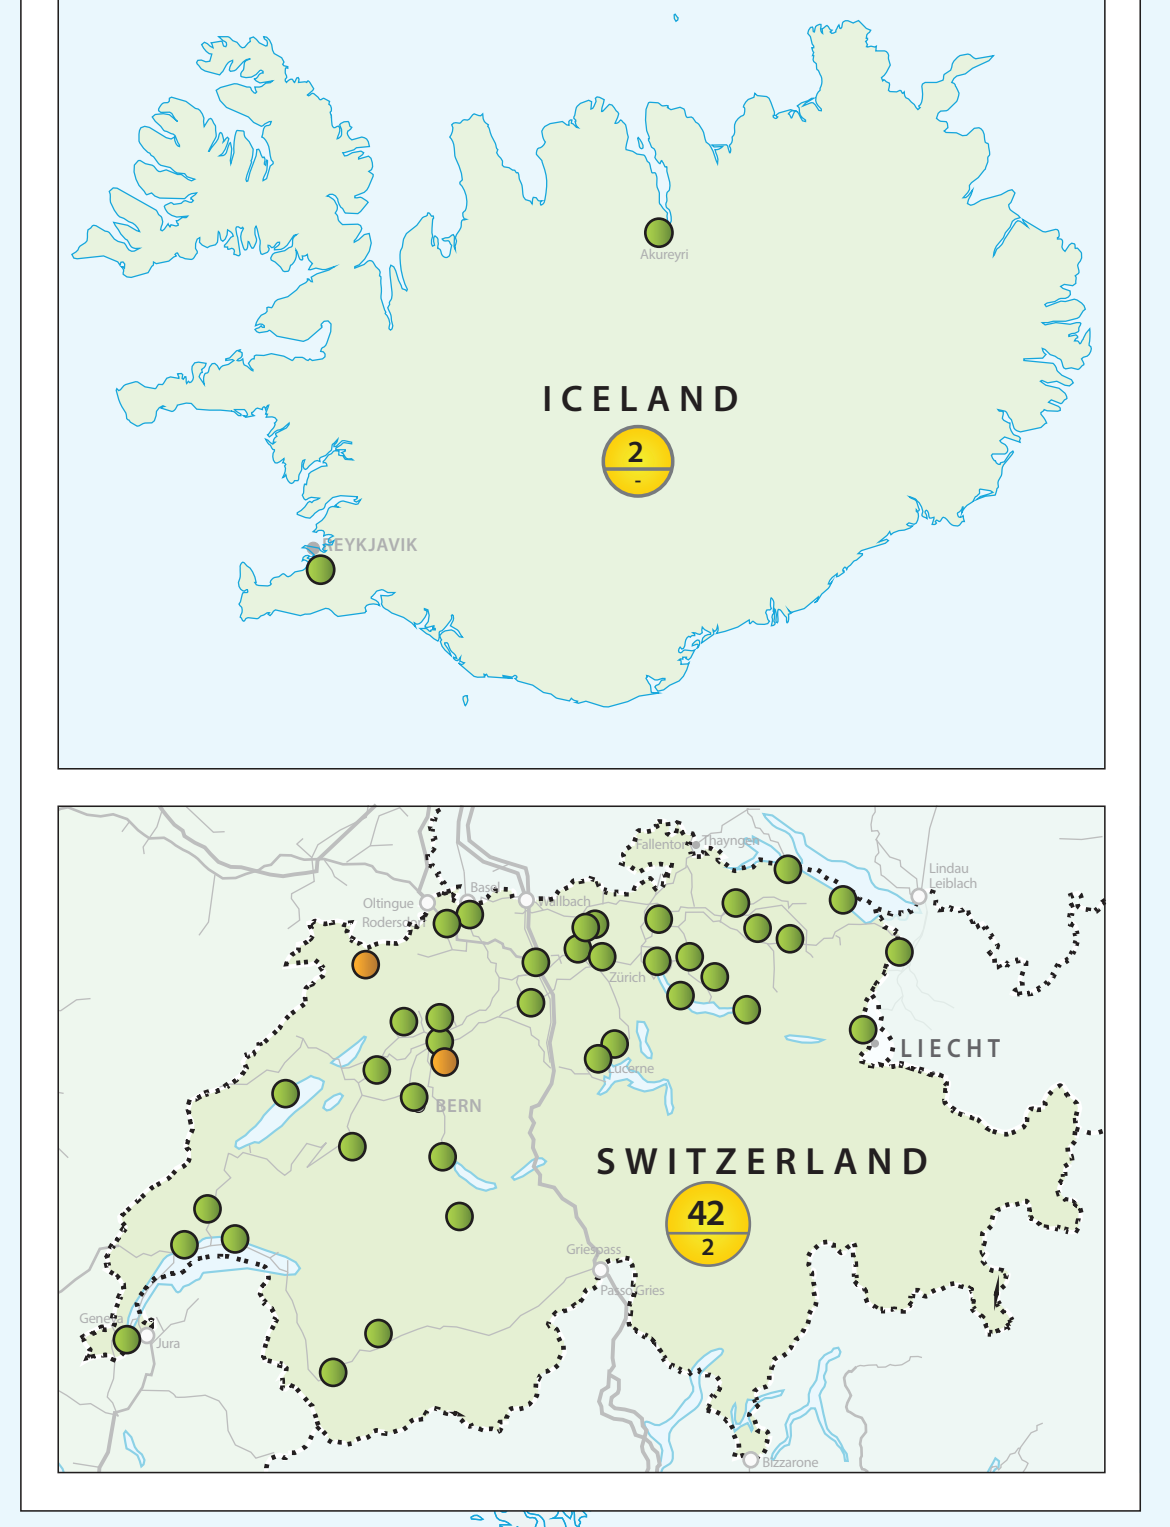

BIOMETHANE DATA LEGEND

Country - Facility number
Previously installed (yellow) / Newly added (red)

Location of biomethane production facility
Previously installed biomethane plant (yellow) / Newly added biomethane plant (red)

MAP LEGEND

European country producing biomethane
Not producing biomethane / no data available

Cross-border / interconnection points
operational / planned
transport by pipeline (under 24" / 24" to 30" / 30" and over)

Cross-country or intra balancing zone point
operational / planned

Country	Facility Number
AUSTRIA	15
BELGIUM	47
CZECH REPUBLIC	9
DENMARK	1
ESTONIA	1
FINLAND	1
FRANCE	675
GERMANY	254
HUNGARY	1
IRELAND	2
ITALY	133
LATVIA	1
LITHUANIA	2
NORWAY	1
PORTUGAL	2
ROMANIA	1
SLOVAKIA	1
SLOVENIA	1
SPAIN	9
SWEDEN	1
UNITED KINGDOM	119
NETHERLANDS	1

Country	Facility Name
Austria	15
Belgium	47
Czech Republic	9
Denmark	1
Estonia	1
Finland	1
France	675
Germany	254
Hungary	1
Ireland	2
Italy	133
Latvia	1
Lithuania	2
Norway	1
Portugal	2
Romania	1
Slovakia	1
Slovenia	1
Spain	9
Sweden	1
United Kingdom	119
Netherlands	1

Country	Facility Name
Albania	1
Algeria	
Andorra	
Austria	15
Azerbaijan	
Bahrain	
Bangladesh	
Belgium	47
Belarus	
Belgium	47
Bulgaria	
Canada	
China	
Croatia	
Cyprus	
Czech Republic	9
Denmark	1
Dominican Republic	
Dominican Republic	
Egypt	
El Salvador	
Estonia	1
France	675
Germany	254
Ghana	
Greece	
Hungary	1
India	
Ireland	2
Italy	133
Jamaica	
Japan	
Kazakhstan	
Korea	
Latvia	1
Lithuania	2
Malaysia	
Maldives	
Mali	
Malta	
Mexico	
Moldova	
Morocco	
Netherlands	1
Norway	1
Portugal	2
Romania	1
Russia	
Saudi Arabia	
Slovakia	1
Slovenia	1
Spain	9
Sweden	1
Switzerland	42
Taiwan	
Tanzania	
Thailand	
Togo	
Turkey	
Ukraine	5
United Kingdom	119
USA	
Vietnam